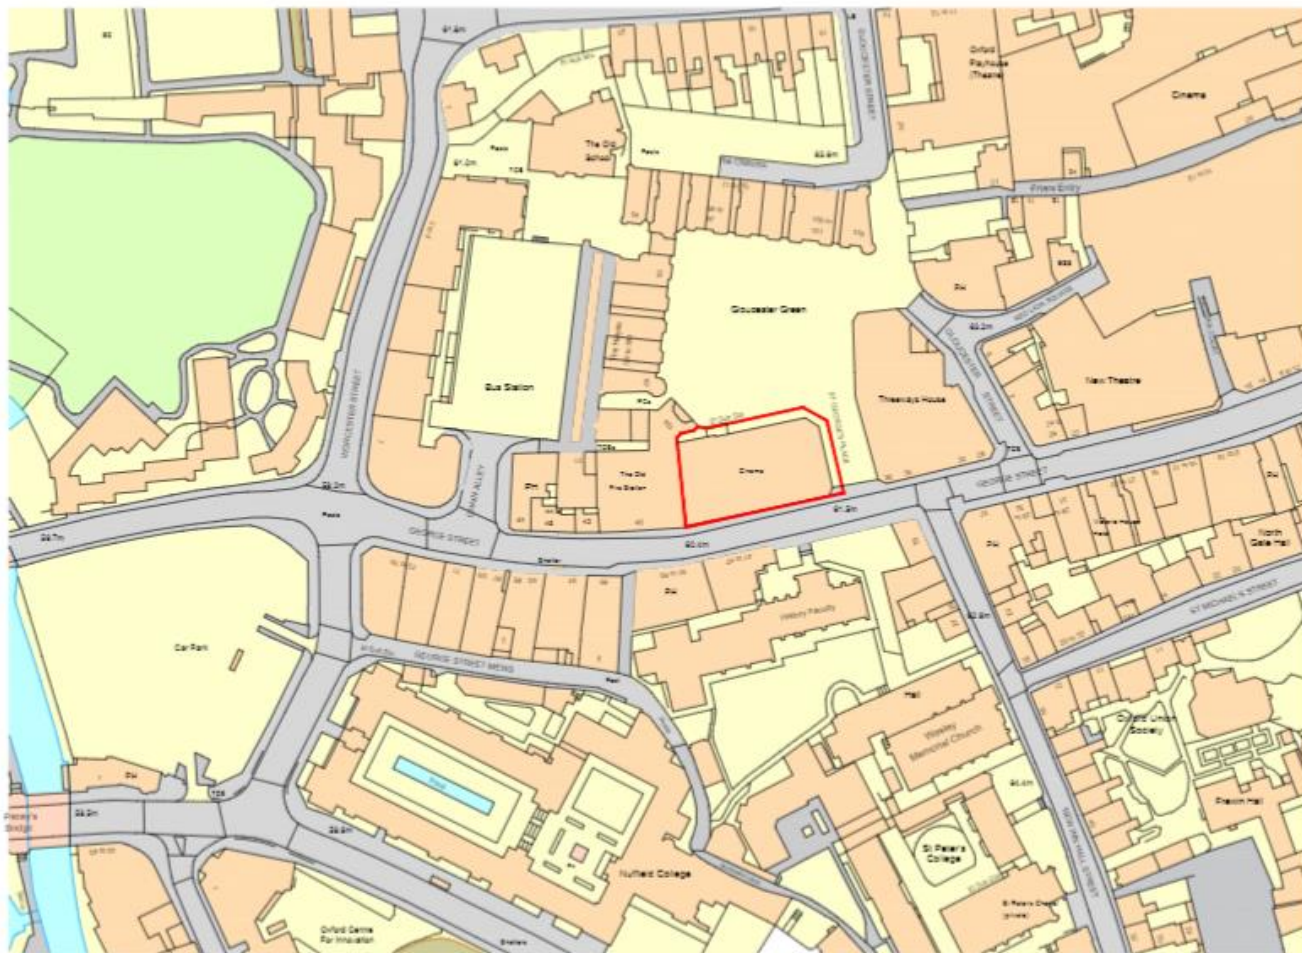

Appendix 1 – Site Location Plan

24/01481/FUL
Odeon, George Street